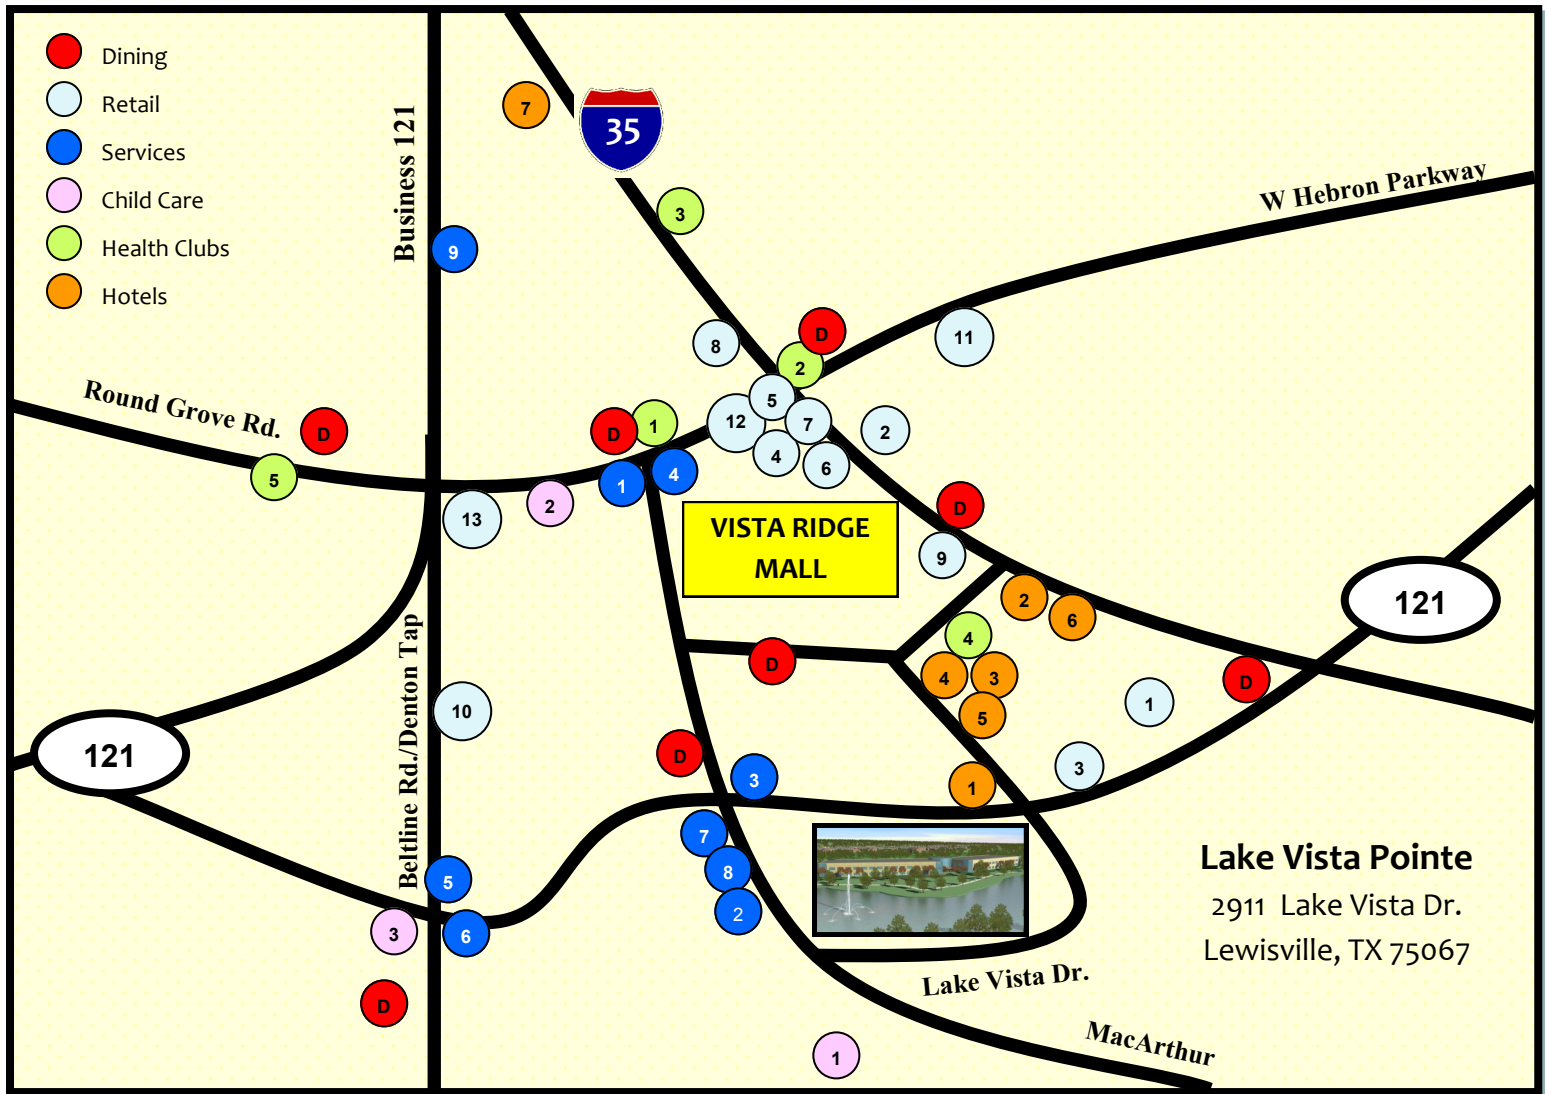

LAKE VISTA POINTE - Amenity Map

Lake Vista Pointe
 2911 Lake Vista Dr.
 Lewisville, TX 75067

DINING

- | | |
|--------------------|------------------------|
| A & W Restaurant | Olive Garden |
| BJ's Restaurant | Popeye's |
| Buffalo Wild Wings | Quizno's |
| Café 121 | Red Lobster |
| Celebrity Balcony | Rockfish Seafood Grill |
| Chick-Fil-A | Salt Grass Steak House |
| Chipotle | Sonic Drive-In |
| Chuck's | Souper Salad |
| IHOP | St. Louis Pizza |
| It's Greek to Me | Starbucks |
| Jack in the Box | Subway |
| Jason's Deli | TGI Friday's |
| Logan's Road House | The Italian Oven |
| Macaroni Grill | Twin Peaks |
| McDonald's | Wendy's |

RETAIL

1. Best Buy
2. Borders Books
3. Costco
4. Dillard's
5. Foley's
6. Gap
7. JC Penney
8. Marshall's
9. Pier 1 Imports
10. Sears
11. Super Target
12. Talbots
13. Wal-Mart

HEALTH CLUBS

1. Bally Total Fitness
2. Busy Body
3. Fitness HQ
4. LA Fitness
5. USA Fitness

HOTELS

1. Hilton Garden Inn & Convention Center
2. Comfort Suites
3. Country Inn & Suites
4. Courtyard Inn
5. Fairfield Inn by Marriot
6. Holiday Inn Express
7. Best Western

SERVICES

1. Bank of America
2. Bank of Texas
3. Capital One Bank
4. Compass Bank
5. Coppell Emergency Care
6. Dry Clean Superstation
7. MacArthur Cleaners
8. Service Star
9. Timber Valley Pet Hospital

CHILD CARE

1. Children's World Learning Center
2. Childtime Learning Center
3. Smart Start Early Childhood